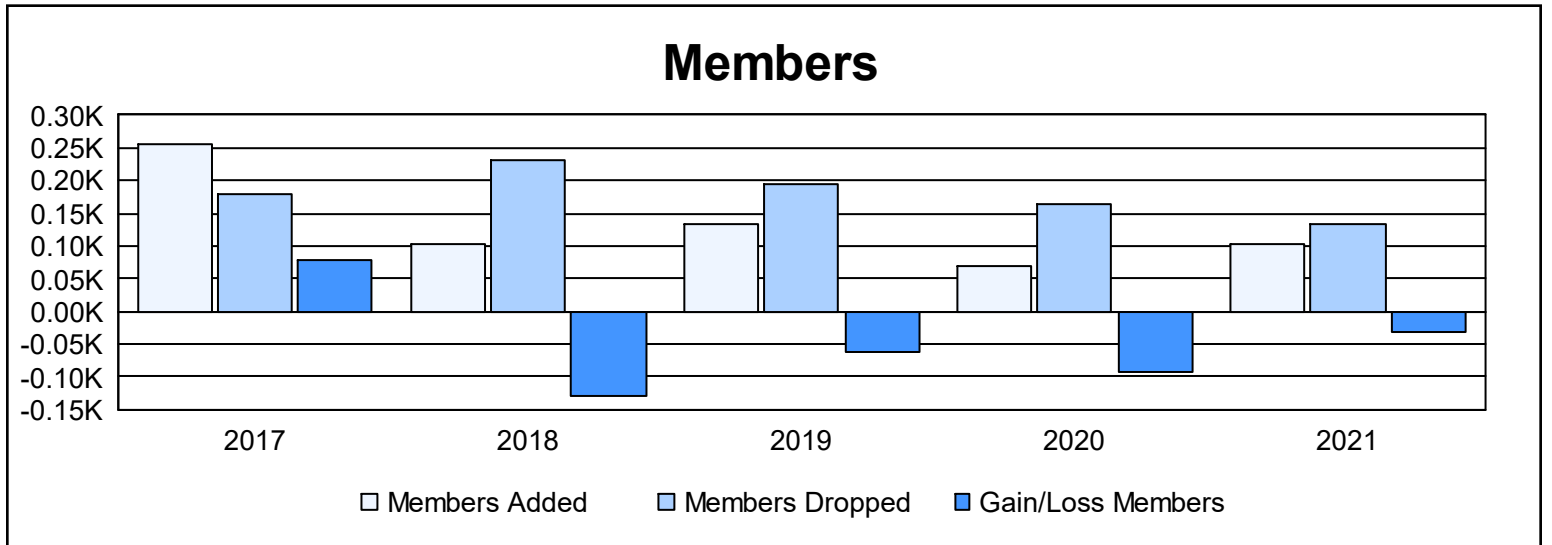

Year	New Clubs	Dropped Clubs	Gain/ Loss Clubs	New Members	Charter Members	Reinstate Members	Transfer Members	Total Member Added	Total Members Dropped	Gain/ Loss Members
2016-2017	2	1	1	187	52	7	11	257	180	77
2017-2018	0	1	-1	98	0	1	5	104	232	-128
2018-2019	0	4	-4	111	3	8	10	132	193	-61
2019-2020	0	1	-1	66	0	3	1	70	163	-93
2020-2021	0	2	-2	76	1	19	6	102	133	-31
<b>Average</b>	<b>0</b>	<b>2</b>	<b>-1</b>	<b>108</b>	<b>11</b>	<b>8</b>	<b>7</b>	<b>133</b>	<b>180</b>	<b>-47</b>

### Membership Composition June 2021 Cumulative