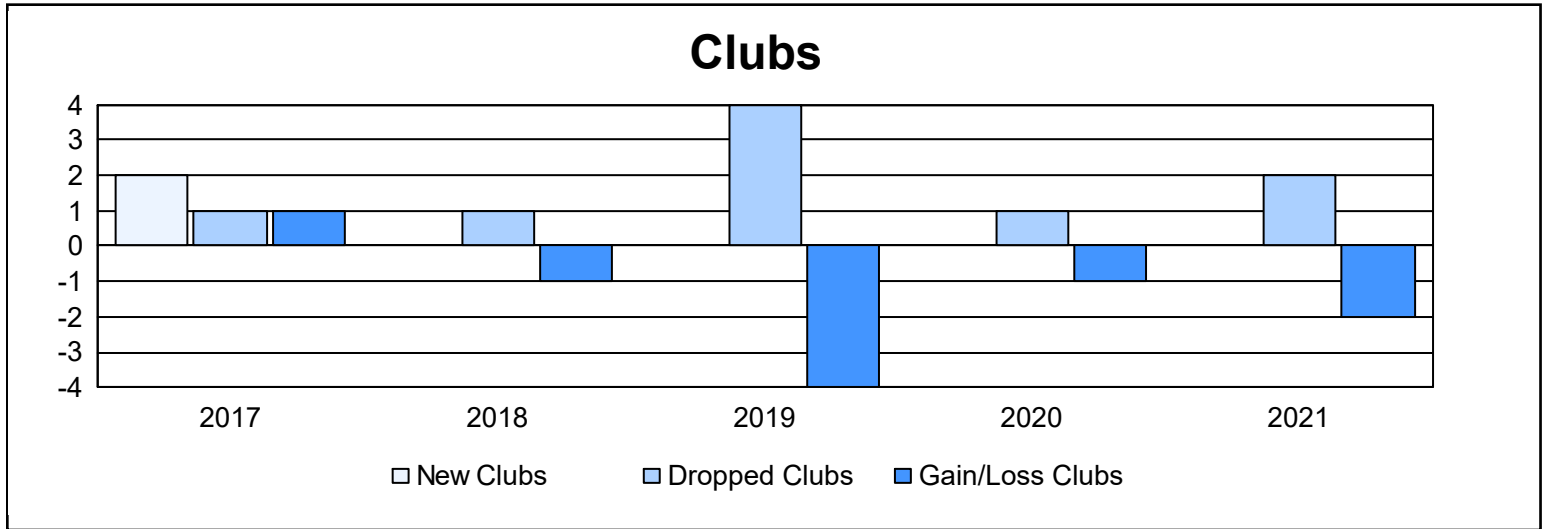

Year	New Clubs	Dropped Clubs	Gain/ Loss Clubs	New Members	Charter Members	Reinstate Members	Transfer Members	Total Member Added	Total Members Dropped	Gain/ Loss Members
2016-2017	2	1	1	187	52	7	11	257	180	77
2017-2018	0	1	-1	98	0	1	5	104	232	-128
2018-2019	0	4	-4	111	3	8	10	132	193	-61
2019-2020	0	1	-1	66	0	3	1	70	163	-93
2020-2021	0	2	-2	76	1	19	6	102	133	-31
<b>Average</b>	<b>0</b>	<b>2</b>	<b>-1</b>	<b>108</b>	<b>11</b>	<b>8</b>	<b>7</b>	<b>133</b>	<b>180</b>	<b>-47</b>

### Membership Composition June 2021 Cumulative